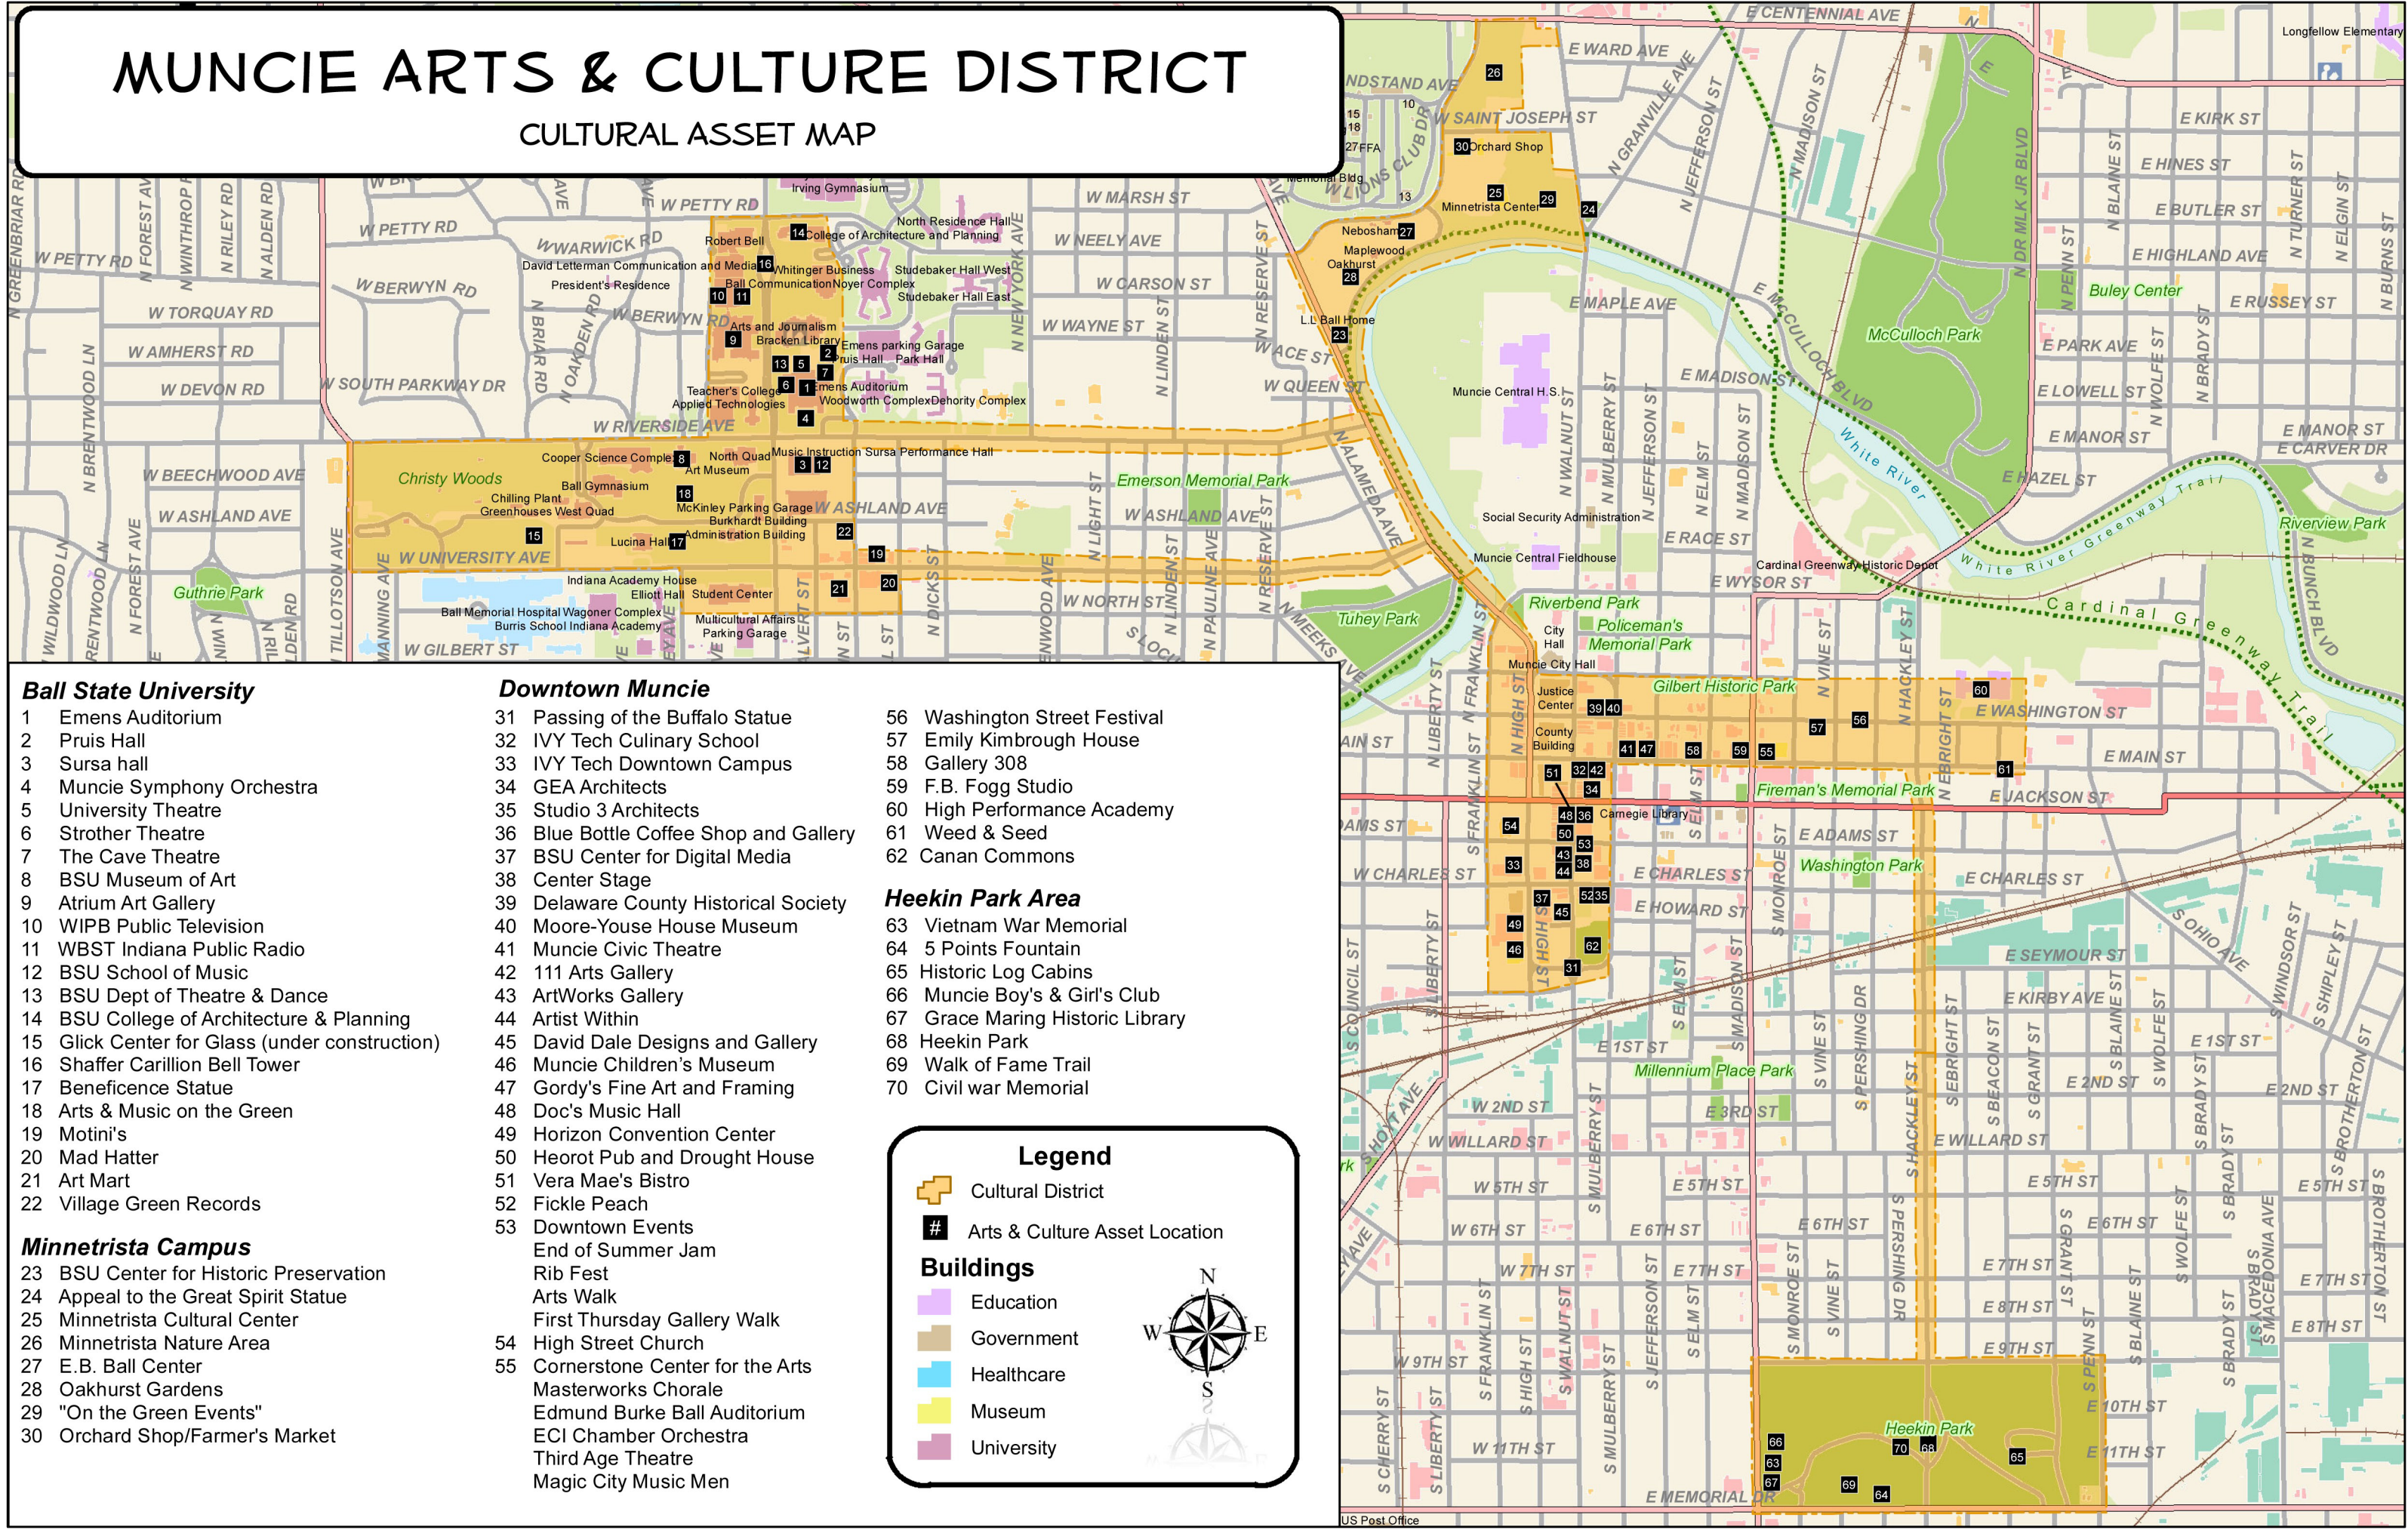

MUNCIE ARTS & CULTURE DISTRICT

CULTURAL ASSET MAP

Ball State University

- 1 Emens Auditorium
- 2 Pruis Hall
- 3 Sursa hall
- 4 Muncie Symphony Orchestra
- 5 University Theatre
- 6 Strother Theatre
- 7 The Cave Theatre
- 8 BSU Museum of Art
- 9 Atrium Art Gallery
- 10 WIPB Public Television
- 11 WBST Indiana Public Radio
- 12 BSU School of Music
- 13 BSU Dept of Theatre & Dance
- 14 BSU College of Architecture & Planning
- 15 Glick Center for Glass (under construction)
- 16 Shaffer Carillion Bell Tower
- 17 Beneficence Statue
- 18 Arts & Music on the Green
- 19 Motini's
- 20 Mad Hatter
- 21 Art Mart
- 22 Village Green Records

Minnetrasta Campus

- 23 BSU Center for Historic Preservation
- 24 Appeal to the Great Spirit Statue
- 25 Minnetrista Cultural Center
- 26 Minnetrista Nature Area
- 27 E.B. Ball Center
- 28 Oakhurst Gardens
- 29 "On the Green Events"
- 30 Orchard Shop/Farmer's Market

Downtown Muncie

- 31 Passing of the Buffalo Statue
- 32 IVY Tech Culinary School
- 33 IVY Tech Downtown Campus
- 34 GEA Architects
- 35 Studio 3 Architects
- 36 Blue Bottle Coffee Shop and Gallery
- 37 BSU Center for Digital Media
- 38 Center Stage
- 39 Delaware County Historical Society
- 40 Moore-Youse House Museum
- 41 Muncie Civic Theatre
- 42 111 Arts Gallery
- 43 ArtWorks Gallery
- 44 Artist Within
- 45 David Dale Designs and Gallery
- 46 Muncie Children's Museum
- 47 Gordy's Fine Art and Framing
- 48 Doc's Music Hall
- 49 Horizon Convention Center
- 50 Heorot Pub and Drought House
- 51 Vera Mae's Bistro
- 52 Fickle Peach
- 53 Downtown Events

- End of Summer Jam
- Rib Fest
- Arts Walk
- First Thursday Gallery Walk
- 54 High Street Church
- 55 Cornerstone Center for the Arts
- Masterworks Chorale
- Edmund Burke Ball Auditorium
- ECI Chamber Orchestra
- Third Age Theatre
- Magic City Music Men

- 56 Washington Street Festival
- 57 Emily Kimbrough House
- 58 Gallery 308
- 59 F.B. Fogg Studio
- 60 High Performance Academy
- 61 Weed & Seed
- 62 Canan Commons

Heekin Park Area

- 63 Vietnam War Memorial
- 64 5 Points Fountain
- 65 Historic Log Cabins
- 66 Muncie Boy's & Girl's Club
- 67 Grace Maring Historic Library
- 68 Heekin Park
- 69 Walk of Fame Trail
- 70 Civil war Memorial

Legend

- Cultural District
- Arts & Culture Asset Location
- **Buildings**
- Education
- Government
- Healthcare
- Museum
- University